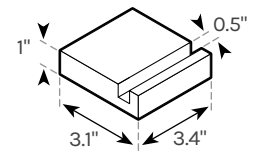

Bamboo Desk Organizer Set

STR210

Specifications

Small Box

Picture Frame

Phone Holder

Medium Box

Blue Ballpoint Pen

Pen Holder

Large Box

Coaster

Warranty	15 year warranty on all UPLIFT Desk products. upliftdesk.com/warranty/
Product dimensions & weight	<p>Large box: 12" W x 10" D x 2.5" H, 1.1 lb</p> <p>Medium box: 10" W x 6" D x 2" H, 0.6 lb</p> <p>Small box: 6" W x 5" D x 2" H, 0.4 lb</p> <p>Pen holder: 2.5" W x 2.5" D x 3.5" H, 0.2 lb</p> <p>Coaster: 4.3" W x 4.3" D x 0.3" H, 1.5 oz</p> <p>Phone holder: 3.4" W x 3.1" D x 1" H, 0.3 lb</p> <p>4" x 6" picture frame: 5.7" W x 2.5" D (with Dowel) x 7.7" H, 0.2 lb</p>
Material	Bamboo, MDF (bottom of boxes)
Shipping dimensions & weight	17.2" W x 13.3" H x 21.5" D, 3.4 lb
Finish colors	Bamboo, Black Bamboo