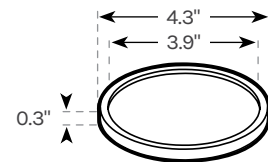

Bamboo Desk Organizer Set

STR210

Specifications

Small Box

Picture Frame

Phone Holder

Medium Box

Blue Ballpoint Pen

Pen Holder

Large Box

Coaster

Warranty	15 year warranty on all UPLIFT Desk products. upliftdesk.com/warranty/
Product dimensions & weight	<p>Large box: 12" W x 10" D x 2.5" H, 1.1 lb</p> <p>Medium box: 10" W x 6" D x 2" H, 0.6 lb</p> <p>Small box: 6" W x 5" D x 2" H, 0.4 lb</p> <p>Pen holder: 2.5" W x 2.5" D x 3.5" H, 0.2 lb</p> <p>Coaster: 4.3" W x 4.3" D x 0.3" H, 1.5 oz</p> <p>Phone holder: 3.4" W x 3.1" D x 1" H, 0.3 lb</p> <p>4" x 6" picture frame: 5.7" W x 2.5" D (with Dowel) x 7.7" H, 0.2 lb</p>
Material	Bamboo, MDF (bottom of boxes)
Shipping dimensions & weight	17.2" W x 13.3" H x 21.5" D, 3.4 lb
Finish colors	Bamboo, Black Bamboo