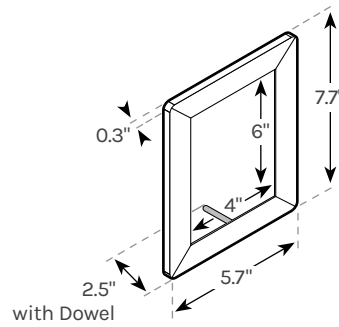

Bamboo Desk Organizer Set

STR210

Specifications

Small Box

Picture Frame

Phone Holder

Medium Box

Blue Ballpoint Pen

Pen Holder

Large Box

Coaster

Warranty	15 year warranty on all UPLIFT Desk products. upliftdesk.com/warranty/
Product dimensions & weight	<p>Large box: 12" W x 10" D x 2.5" H, 1.1 lb</p> <p>Medium box: 10" W x 6" D x 2" H, 0.6 lb</p> <p>Small box: 6" W x 5" D x 2" H, 0.4 lb</p> <p>Pen holder: 2.5" W x 2.5" D x 3.5" H, 0.2 lb</p> <p>Coaster: 4.3" W x 4.3" D x 0.3" H, 1.5 oz</p> <p>Phone holder: 3.4" W x 3.1" D x 1" H, 0.3 lb</p> <p>4" x 6" picture frame: 5.7" W x 2.5" D (with Dowel) x 7.7" H, 0.2 lb</p>
Material	Bamboo, MDF (bottom of boxes)
Shipping dimensions & weight	17.2" W x 13.3" H x 21.5" D, 3.4 lb
Finish colors	Bamboo, Black Bamboo