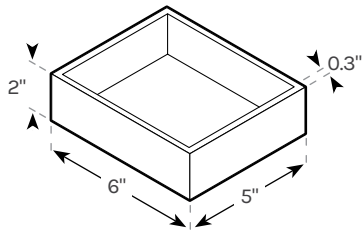

Bamboo Desk Organizer Set

STR210

Specifications

Small Box

Picture Frame

Phone Holder

Medium Box

Blue Ballpoint Pen

Pen Holder

Large Box

Coaster

Warranty	15 year warranty on all UPLIFT Desk products. upliftdesk.com/warranty/
Product dimensions & weight	<p>Large box: 12" W x 10" D x 2.5" H, 1.1 lb</p> <p>Medium box: 10" W x 6" D x 2" H, 0.6 lb</p> <p>Small box: 6" W x 5" D x 2" H, 0.4 lb</p> <p>Pen holder: 2.5" W x 2.5" D x 3.5" H, 0.2 lb</p> <p>Coaster: 4.3" W x 4.3" D x 0.3" H, 1.5 oz</p> <p>Phone holder: 3.4" W x 3.1" D x 1" H, 0.3 lb</p> <p>4" x 6" picture frame: 5.7" W x 2.5" D (with Dowel) x 7.7" H, 0.2 lb</p>
Material	Bamboo, MDF (bottom of boxes)
Shipping dimensions & weight	17.2" W x 13.3" H x 21.5" D, 3.4 lb
Finish colors	Bamboo, Black Bamboo