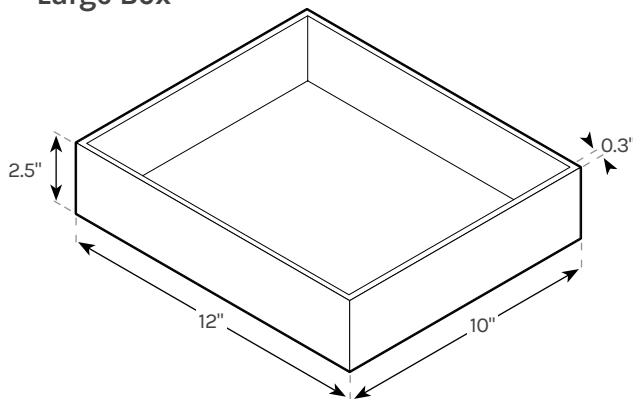

Bamboo Desk Organizer Set

STR210

Specifications

Small Box

Picture Frame

Phone Holder

Medium Box

Blue Ballpoint Pen

Pen Holder

Large Box

Coaster

Warranty	15 year warranty on all UPLIFT Desk products. upliftdesk.com/warranty/
Product dimensions & weight	<p>Large box: 12" W x 10" D x 2.5" H, 1.1 lb</p> <p>Medium box: 10" W x 6" D x 2" H, 0.6 lb</p> <p>Small box: 6" W x 5" D x 2" H, 0.4 lb</p> <p>Pen holder: 2.5" W x 2.5" D x 3.5" H, 0.2 lb</p> <p>Coaster: 4.3" W x 4.3" D x 0.3" H, 1.5 oz</p> <p>Phone holder: 3.4" W x 3.1" D x 1" H, 0.3 lb</p> <p>4" x 6" picture frame: 5.7" W x 2.5" D (with Dowel) x 7.7" H, 0.2 lb</p>
Material	Bamboo, MDF (bottom of boxes)
Shipping dimensions & weight	17.2" W x 13.3" H x 21.5" D, 3.4 lb
Finish colors	Bamboo, Black Bamboo