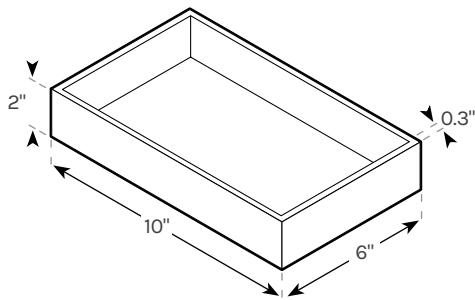

Bamboo Desk Organizer Set

STR210

Specifications

Small Box

Picture Frame

Phone Holder

Medium Box

Blue Ballpoint Pen

Pen Holder

Large Box

Coaster

Warranty	15 year warranty on all UPLIFT Desk products. upliftdesk.com/warranty/
Product dimensions & weight	<p>Large box: 12" W x 10" D x 2.5" H, 1.1 lb</p> <p>Medium box: 10" W x 6" D x 2" H, 0.6 lb</p> <p>Small box: 6" W x 5" D x 2" H, 0.4 lb</p> <p>Pen holder: 2.5" W x 2.5" D x 3.5" H, 0.2 lb</p> <p>Coaster: 4.3" W x 4.3" D x 0.3" H, 1.5 oz</p> <p>Phone holder: 3.4" W x 3.1" D x 1" H, 0.3 lb</p> <p>4" x 6" picture frame: 5.7" W x 2.5" D (with Dowel) x 7.7" H, 0.2 lb</p>
Material	Bamboo, MDF (bottom of boxes)
Shipping dimensions & weight	17.2" W x 13.3" H x 21.5" D, 3.4 lb
Finish colors	Bamboo, Black Bamboo