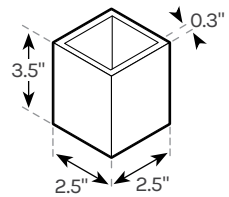

Bamboo Desk Organizer Set

STR210

Specifications

Small Box

Picture Frame

Phone Holder

Medium Box

Blue Ballpoint Pen

Pen Holder

Large Box

Coaster

Warranty	15 year warranty on all UPLIFT Desk products. upliftdesk.com/warranty/
Product dimensions & weight	<p>Large box: 12" W x 10" D x 2.5" H, 1.1 lb</p> <p>Medium box: 10" W x 6" D x 2" H, 0.6 lb</p> <p>Small box: 6" W x 5" D x 2" H, 0.4 lb</p> <p>Pen holder: 2.5" W x 2.5" D x 3.5" H, 0.2 lb</p> <p>Coaster: 4.3" W x 4.3" D x 0.3" H, 1.5 oz</p> <p>Phone holder: 3.4" W x 3.1" D x 1" H, 0.3 lb</p> <p>4" x 6" picture frame: 5.7" W x 2.5" D (with Dowel) x 7.7" H, 0.2 lb</p>
Material	Bamboo, MDF (bottom of boxes)
Shipping dimensions & weight	17.2" W x 13.3" H x 21.5" D, 3.4 lb
Finish colors	Bamboo, Black Bamboo