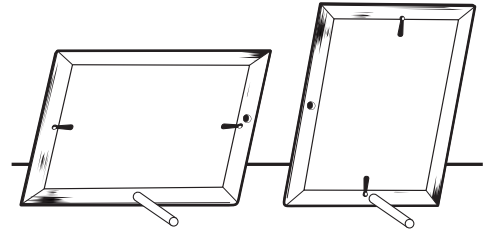

Bamboo Desk Organizer Set

Add a little zen to your office space.

Organize your space with this coordinated desk accessory set made of sustainable Moso bamboo and sealed with a UV-cured clear coat that provides lasting beauty without introducing VOCs (volatile organic compounds) into your office or the environment. Store papers, mail, memos, and more in the large, medium, and small boxes. Jot down ideas with the blue ballpoint pen, then store it in the pen holder. Stand phones and small tablets in the phone holder for easy viewing. Protect your desktop with the coaster and keep loved ones close by with the picture frame (4" x 6" photo size).

This eco-friendly and versatile desktop set brings a peaceful sense of organization to any cluttered desk.

Step 1 - Insert Dowel

The picture frame stands upright by using the included dowel. Box contents may shift during shipment. Locate the dowel by looking through the entire box and its contents.

Insert the dowel into the appropriate hole in the back of the frame to display your photo in either landscape or portrait orientation.

Step 2 - Remove Protective Film

Peel the protective plastic film off of the front of the clear acrylic pane.