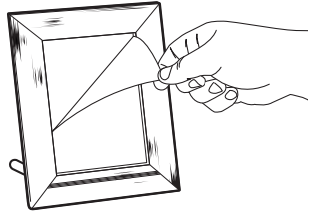

Bamboo Desk Organizer Set

Add a little zen to your office space.

Organize your space with this coordinated desk accessory set made of sustainable Moso bamboo and sealed with a UV-cured clear coat that provides lasting beauty without introducing VOCs (volatile organic compounds) into your office or the environment. Store papers, mail, memos, and more in the large, medium, and small boxes. Jot down ideas with the blue ballpoint pen, then store it in the pen holder. Stand phones and small tablets in the phone holder for easy viewing. Protect your desktop with the coaster and keep loved ones close by with the picture frame (4" x 6" photo size).

This eco-friendly and versatile desktop set brings a peaceful sense of organization to any cluttered desk.

Step 1 - Insert Dowel

The picture frame stands upright by using the included dowel. Box contents may shift during shipment. Locate the dowel by looking through the entire box and its contents.

Insert the dowel into the appropriate hole in the back of the frame to display your photo in either landscape or portrait orientation.

Step 2 - Remove Protective Film

Peel the protective plastic film off of the front of the clear acrylic pane.