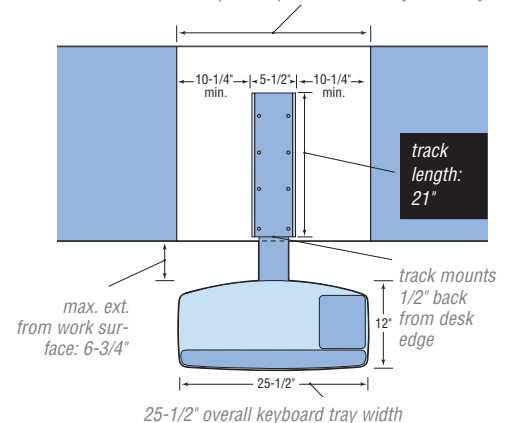

- For corner workstations or straight-on workstations that can accept a 21" track. 5 year warranty.

SPECIFICATIONS:

Platform type	Single platform for keyboard and mouse
Arm type	Lever-adjust arm
Track length	Long (21")
Accepts 2nd mouse platform (sold separately)	No
Maximum height above mounting surface	1"
Maximum depth below mounting surface	4.5"
Platform tilt range	+10°/-15°
Swivel	360°
Under-desk width needed	26"
Under-desk depth needed	21.5"
Fits corner workstations	Yes
Warranty	5-Year

Installation Guidelines

36" x 24" curved corner work surface

36" x 24" straight corner work surface

available at:

800.531.3746
info@thehumansolution.com
thehumansolution.com

26" min. under desk space required to store keyboard tray