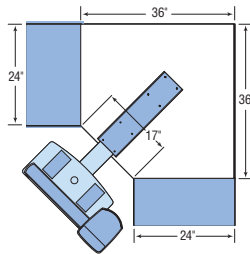

- For corner workstations or straight-on workstations that can accept a 21" track. 5 year warranty.

SPECIFICATIONS:

Platform type	Single platform for keyboard and mouse
Arm type	Lever-adjust arm
Track length	Long (21")
Accepts 2nd mouse platform (sold separately)	No
Maximum height above mounting surface	1"
Maximum depth below mounting surface	4.5"
Platform tilt range	+10°/-15°
Swivel	360°
Under-desk width needed	26"
Under-desk depth needed	21.5"
Fits corner workstations	Yes
Warranty	5-Year

Installation Guidelines

36" x 24" curved corner work surface

36" x 24" straight corner work surface

available at:

800.531.3746
info@thehumansolution.com
thehumansolution.com

26" min. under desk space required to store keyboard tray