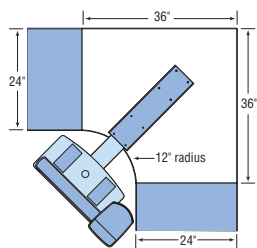

Installation Guidelines

36" x 24" curved corner work surface